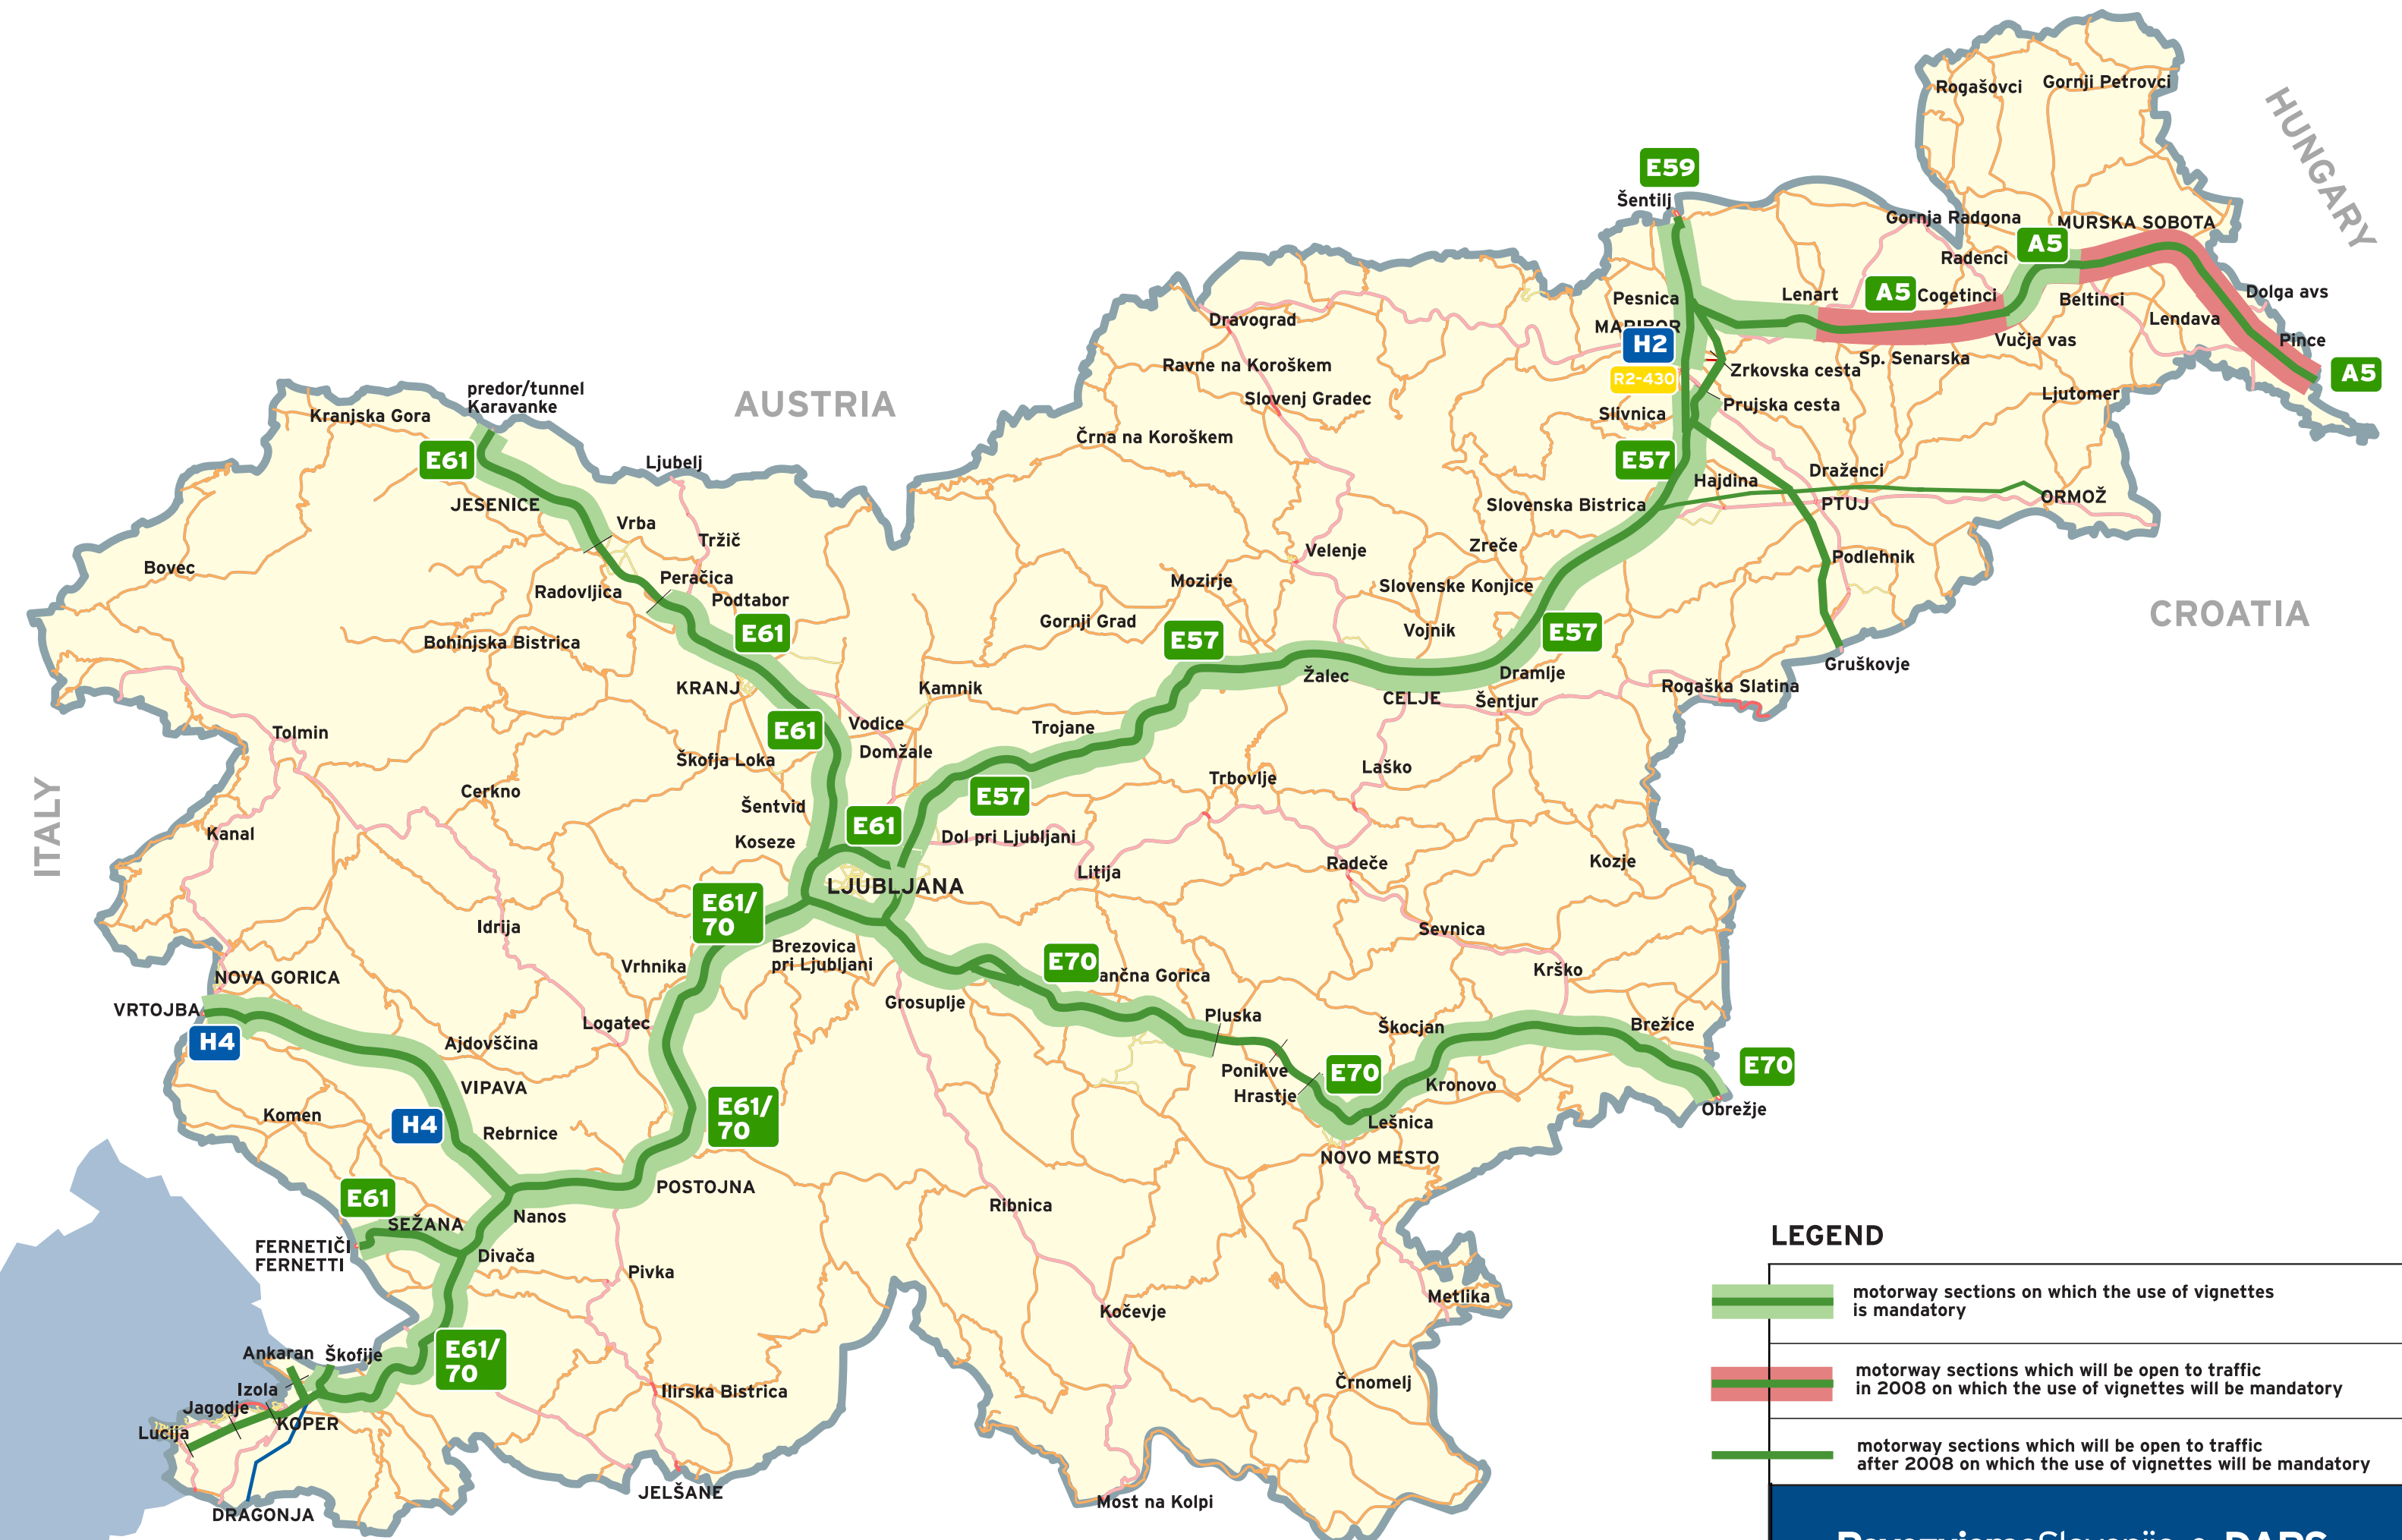

Envisaged motorway sections with the mandatory use of vignettes

LEGEND

-  motorway sections on which the use of vignettes is mandatory
-  motorway sections which will be open to traffic in 2008 on which the use of vignettes will be mandatory
-  motorway sections which will be open to traffic after 2008 on which the use of vignettes will be mandatory